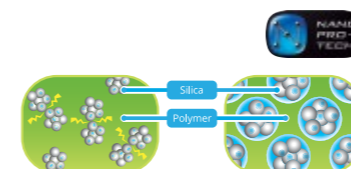

Product Comparison

Areas important to safety and performance have been improved in H/L001.

TEST CONDITIONS
 Test location: BRIDGESTONE proving ground
 Vehicle: HONDA CR-V DBA-RM4 2354cc
 Tyre size: 225/65R17

Advanced Compound

Nano Pro-Tech™ strengthens the bond between silica and polymer, which reduces heat generation for improved wet grip and lower roll resistance.

Noise Diffuser Block

Random pitch variations throughout the entire tread block means pattern noise is significantly reduced for a more peaceful ride.