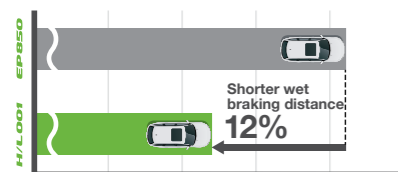

Experience the hallmarks of our ECOPIA range for your SUV. Confidence-inspiring grip in the wet, longer-lasting tread life, and improved fuel efficiency for real savings, thanks to our lower-rolling-resistance design. Now you can have it all. 

FOR SUV DRIVERS WHO WANT IT ALL.

Chamfering (Safer Wet Grip)

The chamfered design prevents deformation and maintains a flat contact patch with the road, reducing braking distance even in wet conditions.

TEST CONDITIONS
 Test location: BRIDGESTONE proving ground
 Vehicle: HONDA CR-V DBA-RM4 2354cc
 Tyre size: 225/65R17 102V
 Speed: 80kph - 0kph
 Water depth: 2mm
 Temperature: 19°C
 Data: 5 times average