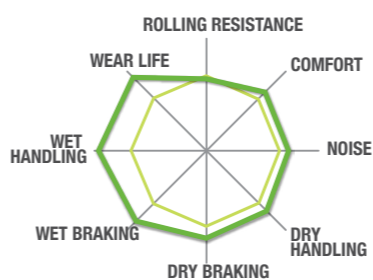

Product Comparison

Areas important to safety and performance have been improved in H/L001.