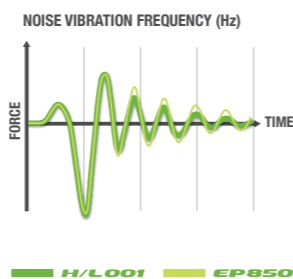

Enhanced Comfort

A reinforced sidewall reduces damping, resulting in less noise vibration for a more comfortable ride.