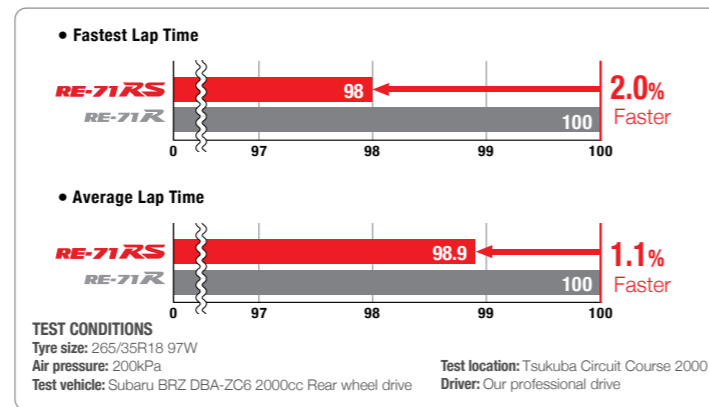

Optimised Main Grooves

The two wide main grooves on the inside of the tyre ensure high drainage for strong wet performance. The inside grooves allow tread rigidity for high grip when cornering.

Low Angle Grooves

By arranging grooves at a low angle, lateral rigidity is increased, resulting in higher steering response and grip during cornering.

Slick Shoulder Block

The large area outside shoulder block raises the cornering limit.

1 Exceptional Dry Grip for Track Driving

High grip polymer maximises tyre performance through optimizing the contact areas between tyre tread and road surface

2 High Speed Stability and Steering Precision