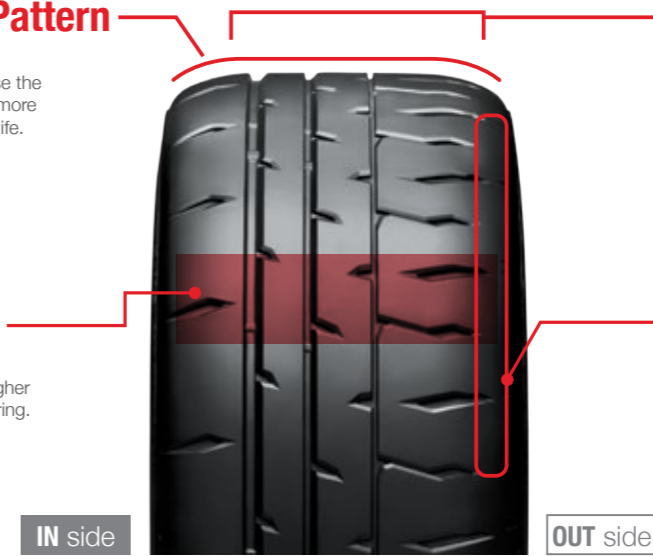

BORN TO BE FAST, NOW EVEN FASTER

Asymmetric Tread Pattern

Each area across the width of the tread has been optimised to maximise the contact patch. Contact pressure is also more uniform which maximises grip and wear life.

Optimised Main Grooves

The two wide main grooves on the inside of the tyre ensure high drainage for strong wet performance. The inside grooves allow tread rigidity for high grip when cornering.

Low Angle Grooves

By arranging grooves at a low angle, lateral rigidity is increased, resulting in higher steering response and grip during cornering.

Slick Shoulder Block

The large area outside shoulder block raises the cornering limit.

Low Angle Grooves and Optimized Main Grooves enhance control, delivering ultimate cornering stability

3 Improve Wear Life Performance

Asymmetrical tread profile and slick shoulder block improve wear life and durability for ultimate performance