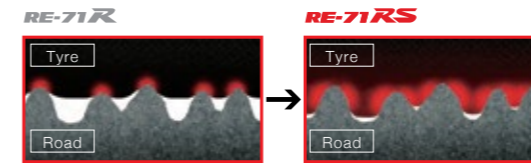

Optimised Main Grooves

The two wide main grooves on the inside of the tyre ensure high drainage for strong wet performance. The inside grooves allow tread rigidity for high grip when cornering.

Low Angle Grooves

By arranging grooves at a low angle, lateral rigidity is increased, resulting in higher steering response and grip during cornering.

Slick Shoulder Block

The large area outside shoulder block raises the cornering limit.

1 Exceptional Dry Grip for Track Driving

High grip polymer maximises tyre performance through optimizing the contact areas between tyre tread and road surface

2 High Speed Stability and Steering Precision

Low Angle Grooves and Optimized Main Grooves enhance control, delivering ultimate cornering stability

3 Improve Wear Life Performance

Asymmetrical tread profile and slick shoulder block improve wear life and durability for ultimate performance