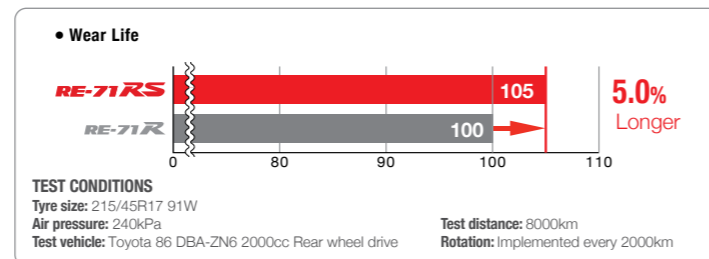

Optimised Main Grooves

The two wide main grooves on the inside of the tyre ensure high drainage for strong wet performance. The inside grooves allow tread rigidity for high grip when cornering.

Low Angle Grooves

By arranging grooves at a low angle, lateral rigidity is increased, resulting in higher steering response and grip during cornering.

Slick Shoulder Block

The large area outside shoulder block raises the cornering limit.

Low Angle Grooves and Optimized Main Grooves enhance control, delivering ultimate cornering stability

3 Improve Wear Life Performance

Asymmetrical tread profile and slick shoulder block improve wear life and durability for ultimate performance