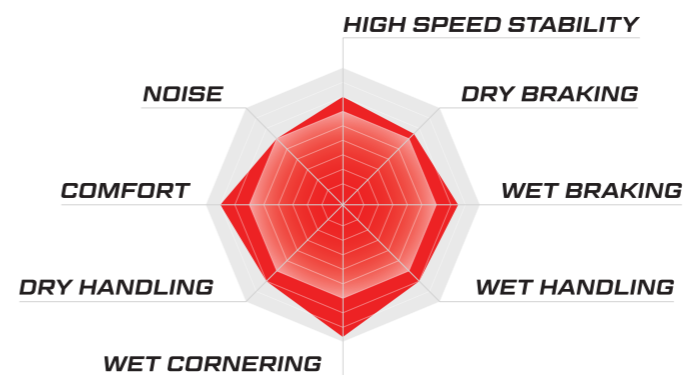

An extra-wide profile maximises the contact area with the road. This in turn results in enhanced grip and maximum dry performance.

ASYMMETRIC WALL ANGLE

By reinforcing the tyre's lateral stiffness, block deformation and excessive movements are reduced during cornering.

RIB AND VOID DISTRIBUTION

Beyond promoting excellent water evacuation, it has also been optimised for maximum cornering ability around sharp bends.

INNOVATIVE 3D SIPES

Shear stiffness provided by the 3-dimensional sipes translates into better braking potential while preventing wear from abrasion.