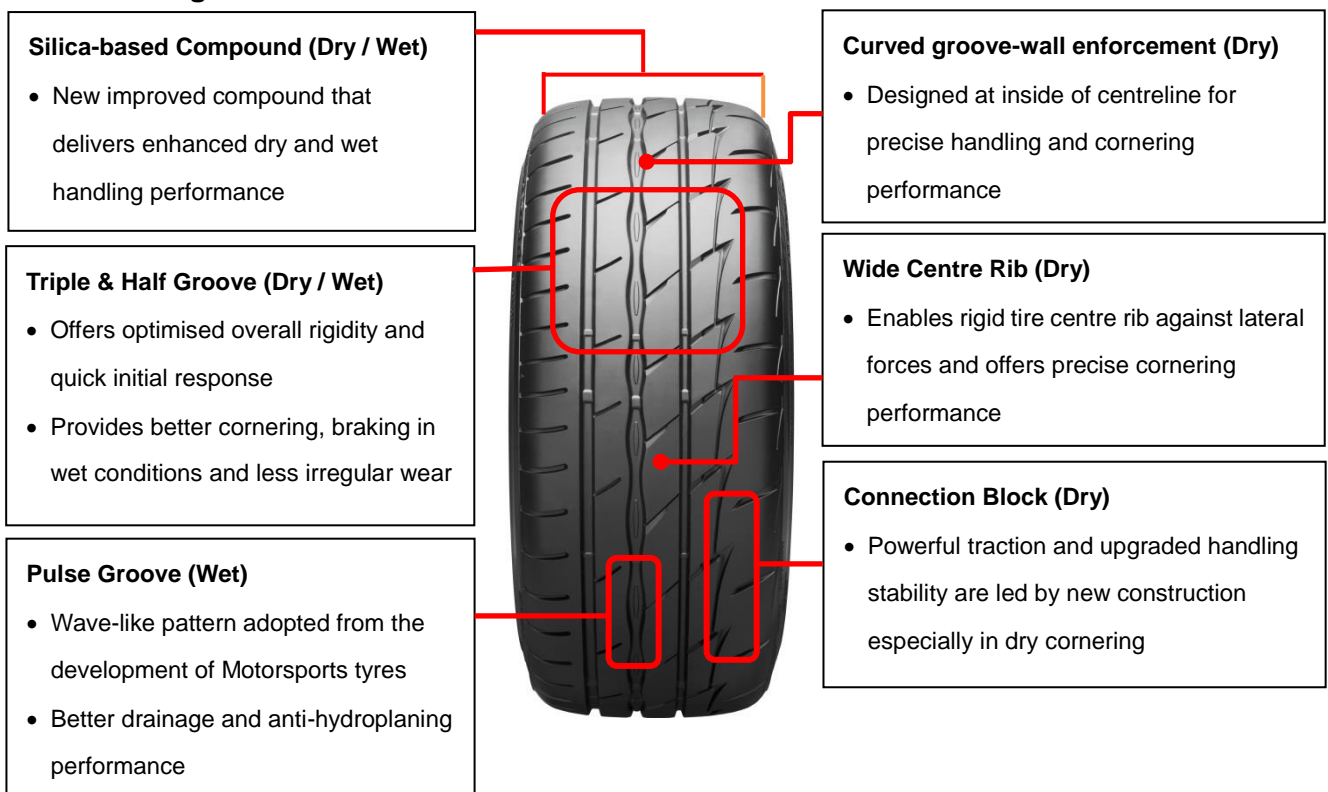

Bridgestone Tyre Sales Singapore Pte. Ltd.
491B River Valley Road
#16-03/04 Valley Point
Singapore 248373
Phone : (65) 6777-4181
Fax : (65) 6777-3493
www.bridgestone.com.sg

Bridgestone Launches Potenza Adrenalin RE003 Sports Tyre

Singapore (20th March, 2015) – Bridgestone Tyre Sales Singapore Pte Ltd (BSTSG) today announced the launch of its Potenza Adrenalin RE003 tyre. Designed to deliver precision handling and maximum control, Adrenalin RE003 is built with the optimal mix of powerful traction, handling stability and quick initial response on dry roads, while boasting sure handling and braking on wet roads. Compared to the previous generation's product, RE002, the new tyre offers sharp responsive turn-in, direct steering feel, and greater cornering stability without compromising on comfort.

The Potenza Adrenalin RE003 is a street tyre primarily for medium-class sport cars. It is available in 46 different sizes, fitting rims 15 to 20 inches in diameter and fits 60 to 30 series tyre profiles. Targeted at drivers who are interested in experiencing sports driving performance, Adrenalin RE003 offers excellent driving pleasure on winding roads.

While Adrenalin RE003 offers improved wet handling when compared to RE002, the new tyre boasts significantly improved dry handling to provide accurate road feedback, instilling confidence in the driver.

Product Design