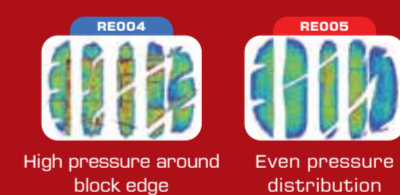

POTENZA Adrenalin RE005

The POTENZA Adrenalin RE005 has been designed and developed to provide significant performance improvements compared to the POTENZA Adrenalin RE004.

Handling Performance	Dry Handling	Enhanced
	Wet Handling	Significantly Enhanced
Safety Confidence	Dry Grip	+8%*
	Wet Grip	+10%*
Sustainability Contribution	RRC	+1.4%*
	Wear Life	+4%*
	Lighter Weight	+4%*

RRC = Rolling Resistance Co-efficient

Rim	Size	Load Index and Speed Symbol	Rim	Size	Load Index and Speed Symbol
15	195/50R15	88W	18	225/50R18	88Y
	195/55R15	88W		235/40R18	88Y
16	165/45R16	87W	19	235/55R19	98Y
	195/45R16	87W		235/60R18	101Y
	195/50R16	88W		235/55R19	100W
	205/45R16	87W		245/40R18	97Y
	205/50R16	87W		245/45R18	100Y
	205/55R16	88W		255/35R18	98W
17	215/55R16	87W	20	255/45R18	103W
	205/40R17	88Y		265/35R18	97W
	205/45R17	88Y		225/40R19	89Y
	205/50R17	89W		235/35R19	89Y
	215/40R17	87Y		235/40R19	88Y
	215/45R17	88Y		235/45R19	89W
	215/50R17	89Y		245/35R19	89Y
	215/55R17	89W		245/40R19	88W
	225/40R17	88Y		245/45R19	102Y
	225/50R17	89Y		255/35R19	88Y
225/55R17	101Y	255/40R19	100Y		
18	235/45R17	87Y	20	275/30R19	88Y
	245/40R17	89Y		275/35R19	100Y
	245/45R17	89Y		275/40R19	105Y
	215/40R18	88Y		245/35R20	88Y
	215/45R18	89Y		255/35R20	89Y
	225/40R18	88Y		275/30R20	89Y
	225/45R18	88Y		275/35R20	102Y

POTENZA Adrenalin RE005 is suitable for electric vehicles (EVs). Equipped with ENLITEN Technology, the RE005 delivers outstanding performance, long-lasting wear life while enhancing environmental efficiency.

BRIDGESTONE
BRIDGESTONE TYRE SALES SINGAPORE PTE LTD
www.bridgestone.com.sg

Bridgestone Tyre Singapore
Bridgestone.sg
Bridgestone Tyre Singapore

POTENZA Adrenalin RE005

LICENCE TO THRILL

SUPERIOR HANDLING

EXCEPTIONAL WET TRACTION

LONG-LASTING WEAR LIFE