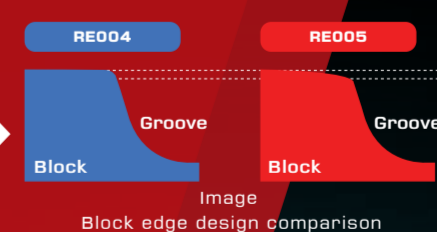

POTENZA Adrenalin RE005

The POTENZA Adrenalin RE005 has been designed and developed to provide significant performance improvements compared to the POTENZA Adrenalin RE004.

Handling Performance	Dry Handling	Enhanced
	Wet Handling	Significantly Enhanced
Safety Confidence	Dry Grip	+8%*
	Wet Grip	+10%*
Sustainability Contribution	RRC	+1.4%*
	Wear Life	+4%*
	Lighter Weight	+4%*

RRC = Rolling Resistance Co-efficient

Rim	Size	Load Index and Speed Symbol	Rim	Size	Load Index and Speed Symbol
15	195/50R15	88W	18	225/50R18	88Y
	195/55R15	88W		235/40R18	88Y
16	165/45R16	87W	19	235/55R19	98Y
	195/45R16	87W		235/60R18	101Y
	195/50R16	88W		235/55R19	100W
	205/45R16	87W		245/40R18	97Y
	205/50R16	87W		245/45R18	100Y
	205/55R16	88W		255/35R18	98W
17	215/55R16	87W	20	255/45R18	103W
	205/40R17	88Y		265/35R18	97W
	205/45R17	88Y		225/40R19	89Y
	205/50R17	89W		235/35R19	89Y
	215/40R17	87Y		235/40R19	88Y
	215/45R17	88Y		235/45R19	89W
	215/50R17	89Y		245/35R19	89Y
	215/55R17	89W		245/40R19	88W
	225/40R17	88Y		245/45R19	102Y
	225/50R17	89Y		255/35R19	88Y
225/55R17	101Y	255/40R19	100Y		
18	235/45R17	87Y	20	275/30R19	88Y
	245/40R17	89Y		275/35R19	100Y
	245/45R17	89Y		275/40R19	105Y
	215/40R18	88Y		245/35R20	88Y
	215/45R18	89Y		255/35R20	89Y
	225/40R18	88Y		275/30R20	89Y
	225/45R18	88Y		275/35R20	102Y

POTENZA Adrenalin RE005 is suitable for electric vehicles (EVs). Equipped with ENLITEN Technology, the RE005 delivers outstanding performance, long-lasting wear life while enhancing environmental efficiency.

BRIDGESTONE
BRIDGESTONE TYRE SALES SINGAPORE PTE LTD
www.bridgestone.com.sg

Bridgestone Tyre Singapore
Bridgestone.sg
Bridgestone Tyre Singapore

POTENZA Adrenalin RE005

LICENCE TO THRILL

SUPERIOR HANDLING

EXCEPTIONAL WET TRACTION

LONG-LASTING WEAR LIFE