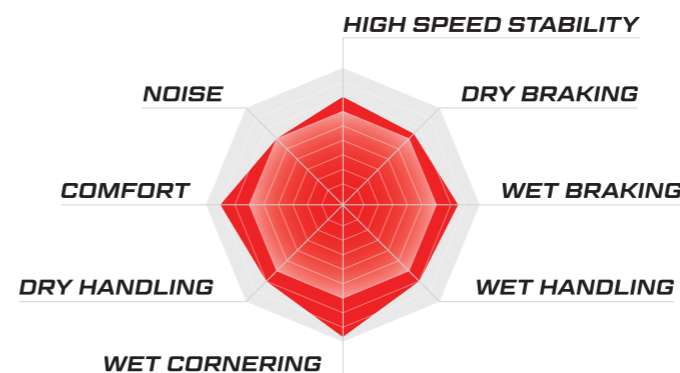

REINFORCEMENT TECHNOLOGY

The combination of high-performance steel reinforcement and the new hybrid crown reinforcement delivers superb handling and stability performance at high speeds.

SPORTY PROFILE SHAPE

An extra-wide profile maximises the contact area with the road. This in turn results in enhanced grip and maximum dry performance.

ASYMMETRIC WALL ANGLE

By reinforcing the tyre's lateral stiffness, block deformation and excessive movements are reduced during cornering.

RIB AND VOID DISTRIBUTION

Beyond promoting excellent water evacuation, it has also been optimised for maximum cornering ability around sharp bends.

INNOVATIVE 3D SIPES

Shear stiffness provided by the 3-dimensional sipes translates into better braking potential while preventing wear from abrasion.